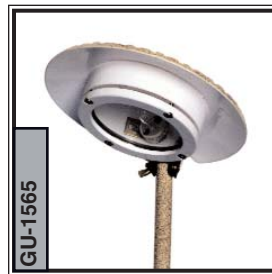

GU-1565
VERSALITER II
LOQ20 20W Bi-Pin
Cast Aluminum & Steel
Max Height: 15.0" x 6.25" x 2.0"