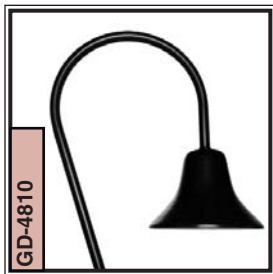

GD-4810
LIBERTYLITER
LO93 12.3W SC Bayonet
Phosphatized Steel or CU
Height: 63.5" Installed x 7" x 9 3/8"