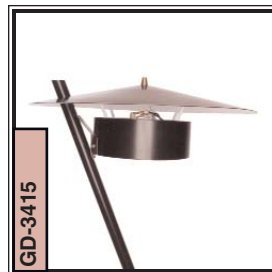

GD-3415
ROSE BUD
(3) LO912 11.8W Wedge Base
Phosphatized Steel or CU
Height: 33" Installed x 15"