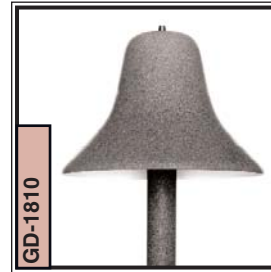

GD-1810
SENTRYLITER
(2)LO912 11.8W Wedge Base
Phosphatized Steel & CU
Height: 18.5" Installed 7" x 9 3/8"