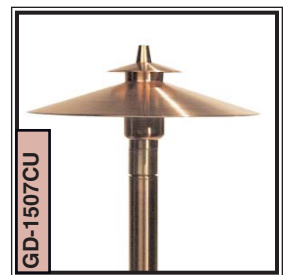

GD-1507CU
SCOTT LITER
LOQ20 20W Bi-Pin
Copper
Dimensions: 12" x 7"