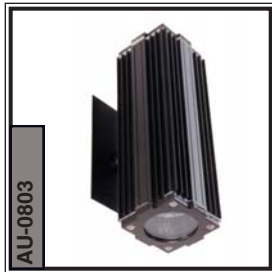

CHAPERONE
(2) LO2036 20W MR-16
Extruded Aluminum & Steel
Dimensions: 2.5" x 7.5"