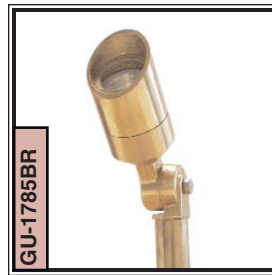

Nightscaping® reserves the right to modify any product shown.
©2003-2004 contact Nightscaping®
(800) 544-4840 for color samples.

ACROBAT
LOI2010C 20W MR-11
Copper & Brass
Dimensions: 4.1" x 2.1"

AREALITER
LO93 12.3W SC Bayonet
Phosphatized Steel or CU
Height: 32" Installed

ARTISAN
LO2036 20W MR-16
Copper & Brass
Dimensions: 5" x 2"

BRASSIE-11
LO12023 Bi-Pin
Brass
Height: 8.5" Installed

BRUTELITER
AR111 100W
SOLID CAST BRASS
Dimensions 7.750" x 6.50"

BELLELITER
LO93 12.3W SC Bayonet
Cast Aluminum &
Phosphatized Steel
Height: 39.5" Installed