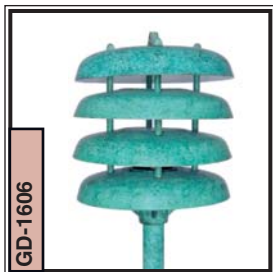

PL-0706
PIONEER LANTERN
 Top LO194 Bottom LO921
 Phosphatized Steel
 Height: 7.75", 3.75"

GU-0406
PORPOISE
 LO921 16.5W Wedge Base
 Polycarbonate Globe
 Dimensions: 2.25" x 3.125"

WM-3535
POSTLITER
 LO921 16.5W Wedge Base
 Aluminum or CU
 Dimensions: 2.65" x 3.5"

WM-3535CU
POSTLITER
 LO921 16.5W Wedge Base
 Copper
 Dimensions: 2.65" x 3.5"

GU-1305
POWERLITER
 LO4414 14.9W Par-36
 Cast Aluminum & Steel
 Dimensions: 6 1/8" x 4 3/8" x 6.5" dia

GU-9516
POWERLITER II
 LO2036 20W MR-16
 Composite & Aluminum
 Dimensions: 6" x 5" dia

GU-9536
POWERLITER II
 LO4414 14.9W Par-36
 Composite & Aluminum
 Dimensions: 6" x 5" dia

GD-1606
QUADLITER
 LO93 12.3W SC Bayonet
 Stainless Steel or CU
 Height: 16" Installed x 6"

RD-0302
RAILITER
 LO93 12.3W SC Bayonet
 Phosphatized Steel or CU
 Dimensions: 3.5" x 1.75"