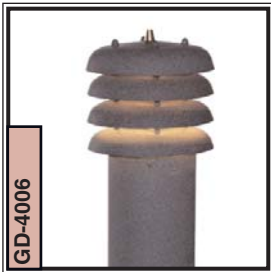

ARTISAN
LO2036 20W MR-16
Copper & Brass
Dimensions: 5" x 2"

BRASSIE-11
LO12023 Bi-Pin
Brass
Height: 8.5" Installed

BRUTELITER
AR111 100W
SOLID CAST BRASS
Dimensions 7.750" x 6.50"

BELLELITER
LO93 12.3W SC Bayonet
Cast Aluminum &
Phosphatized Steel
Height: 39.5" Installed

BORDERLITES
(20) LO904 7.5W Wedge Base
Spacing: 12" on Center
20' of Lamps & 5' of Lead

BRICKLITER
(2) LO93 12.3W SC Bayonet
Stainless Steel or CU
Size of Standard Brick

CAMEOLITER
LO2036 20W MR-16
Copper & Brass
Dimensions: 5" x 2"

CELEBRITY
LO2036 20W MR-16
Extruded Aluminum & Steel
Dimensions: 5.5" x 2.5"

CENTURION
LOQ35 35W Bi-Pin
Steel & Aluminum
Height: 40.5" Installed

CHANNELITER
(6) LO194 2.4W Wedge Base
Phosphatized Steel
Spacing: 10" on Center