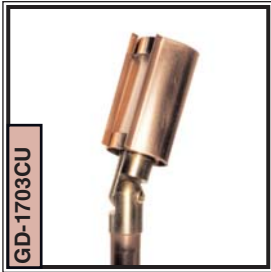

GD-1703CU
MUNROLITER
LOQ20 20W Bi-Pin
Copper & Brass
Height: 18" Installed x 2.1"