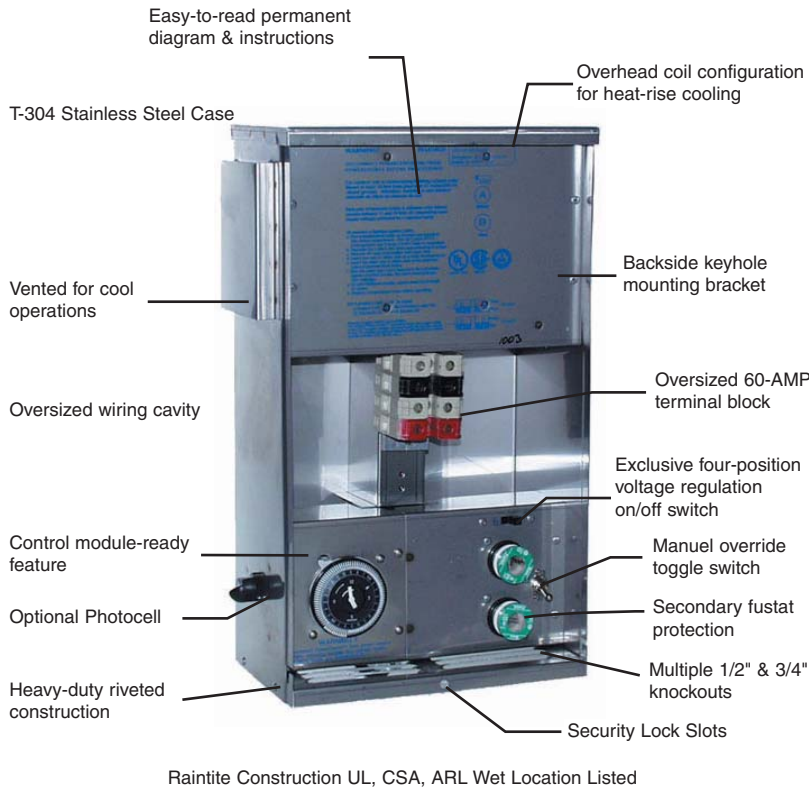

Nightscaping® Powercenter™ Transformers - Lifetime Warranty, UL 1838 Approved

Nightscaping® Powercenters™ offer you the absolute latest in transformer technology and provide you with real-life solutions to multiple outdoor lighting concerns. Use our SS and H3O series Powercenters™ to guarantee effective, efficient and safe transformer operation for the life of your lighting systems.

Nightscaping® Powercenters™ allow you to elevate the safety of your lighting designs with features like secondary side, tamper-proof fustat protection, stainless steel construction, rain tight design, fire resistance, built-in shock preventions, and more.

Nightscaping® manufactures multiple sizes of transformers and H3O multi-voltage output models for you to choose from. This broad selection combined with the flexibility of a modular control design allow you to custom tailor a safe operating Nightscaping® Powercenter™ to your exact specifications.

- Multiple Sizes: 100VA, 150VA, 250VA, 500VA, 1000VA
- 16-gauge stainless steel uni-body construction
- Four position on/off voltage regulating switch
- Manual on/off control module override
- Large wiring cavity for ease of installation
- ½" conduit adapter for hard-wire installations

Raintite Construction UL, CSA, ARL Wet Location Listed