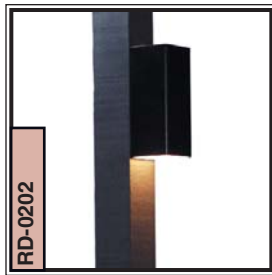

RD-0202
SAGITTA
LO93 12.3W SC Bayonet
Phosphatized Steel
Dimensions: 3.5" x 1.5"