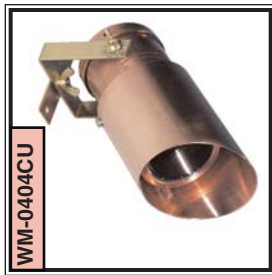

ARTISAN
LO2036 20W MR-16
Copper & Brass
Dimensions: 5" x 2"

BRASSIE-11
LO12023 Bi-Pin
Brass
Height: 8.5" Installed

BRUTELITER
AR111 100W
SOLID CAST BRASS
Dimensions 7.750" x 6.50"

BELLELITER
LO93 12.3W SC Bayonet
Cast Aluminum &
Phosphatized Steel
Height: 39.5" Installed