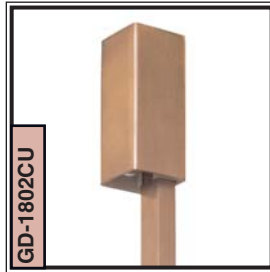

GD-1802CU
SHARI-LITER
LO912 11.8W Wedge Base
Copper
Height: 24" Installed