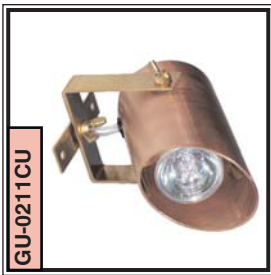

ACROBAT
LOI2010C 20W MR-11
Copper & Brass
Dimensions: 4.1" x 2.1"